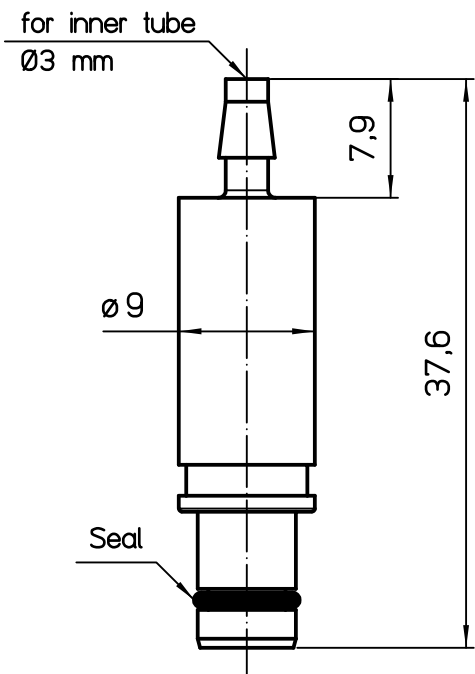

1

2

3

CX 3.0 MPM

CX 4.0 MPM

CX 6.0 MPM

REV.	DATE	SIGNATURE		
Dimensions in mm		Simplified representation with dimensions without tolerance		
Original Size A4		CX xx MPM		Scale 2:1
Date 28/07/21		Male metal pneumatic contacts, straight hose barbs tube inner Ø 3 - Ø 4 - Ø 6 mm		
Sign. S. Diasparra				