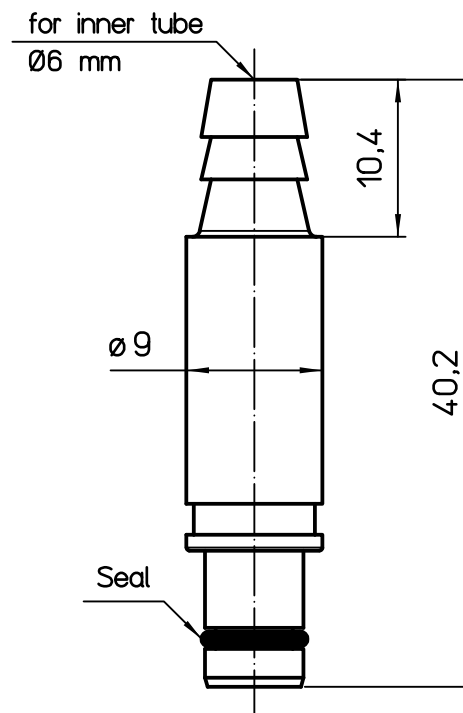

1

2

3

CX 3.0 MPM

CX 4.0 MPM

CX 6.0 MPM

REV.	DATE	SIGNATURE		
Dimensions in mm		Simplified representation with dimensions without tolerance		
Original Size A4		CX xx MPM		Scale 2:1
Date 28/07/21		Male metal pneumatic contacts, straight hose barbs tube inner Ø 3 - Ø 4 - Ø 6 mm		
Sign. S. Diasparra				