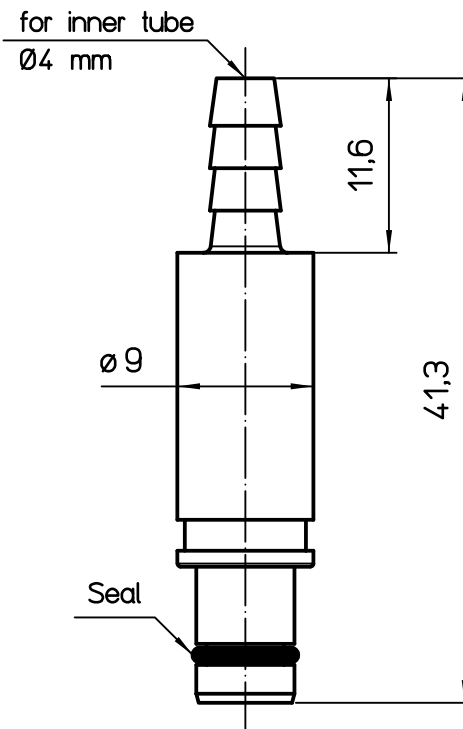

1

2

3

CX 3.0 MPM

CX 4.0 MPM

CX 6.0 MPM

REV.	DATE	SIGNATURE		
Dimensions in mm		Simplified representation with dimensions without tolerance		
Original Size A4		CX xx MPM		Scale 2:1
Date 28/07/21		Male metal pneumatic contacts, straight hose barbs tube inner Ø 3 - Ø 4 - Ø 6 mm		
Sign. S. Diasparra				